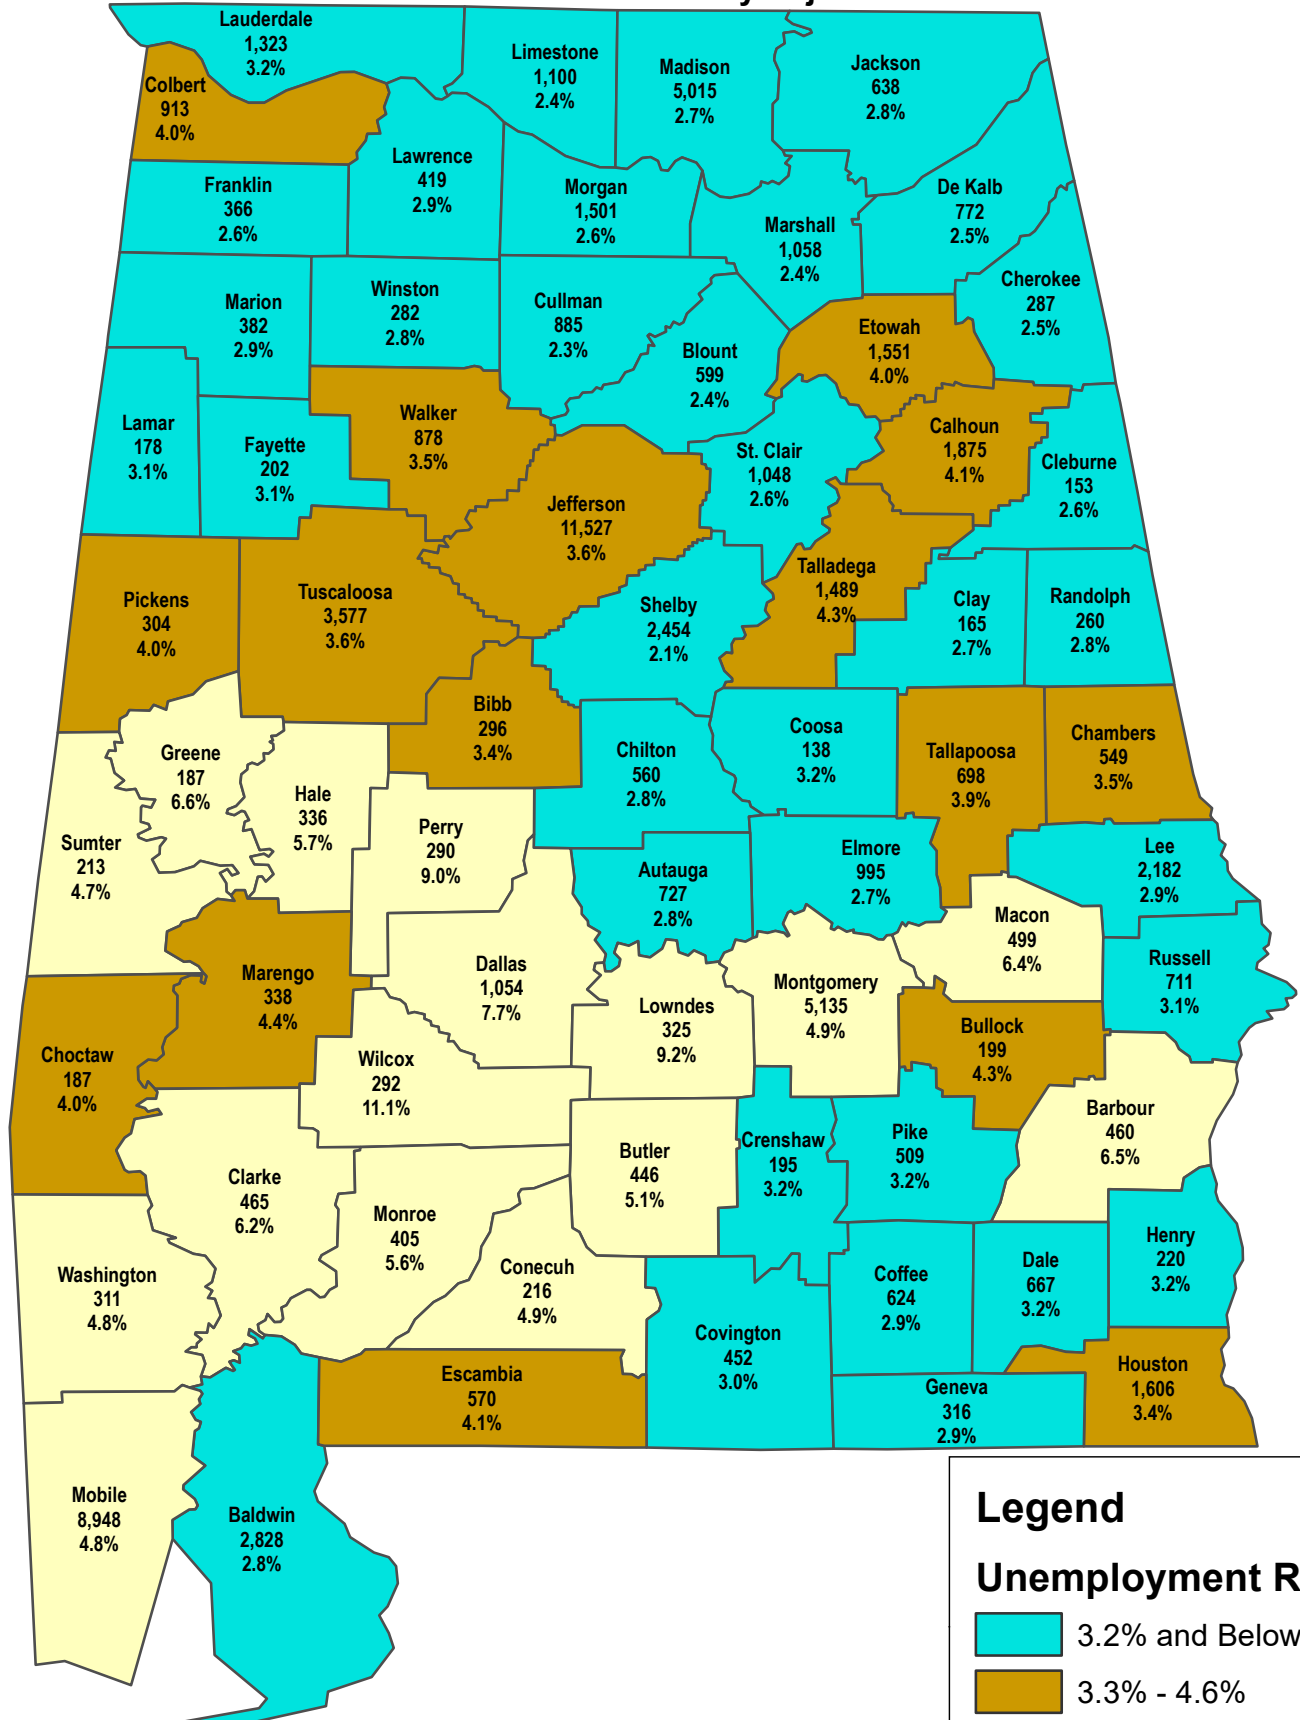

Alabama

Number Unemployed and Unemployment Rate

August 2021 Preliminary

State Rate Seasonally Adjusted: 3.1%

State Rate Not Seasonally Adjusted: 3.4%

Counties Not Seasonally Adjusted

Legend

Unemployment Rate

- 3.2% and Below
- 3.3% - 4.6%
- 4.7% and Above