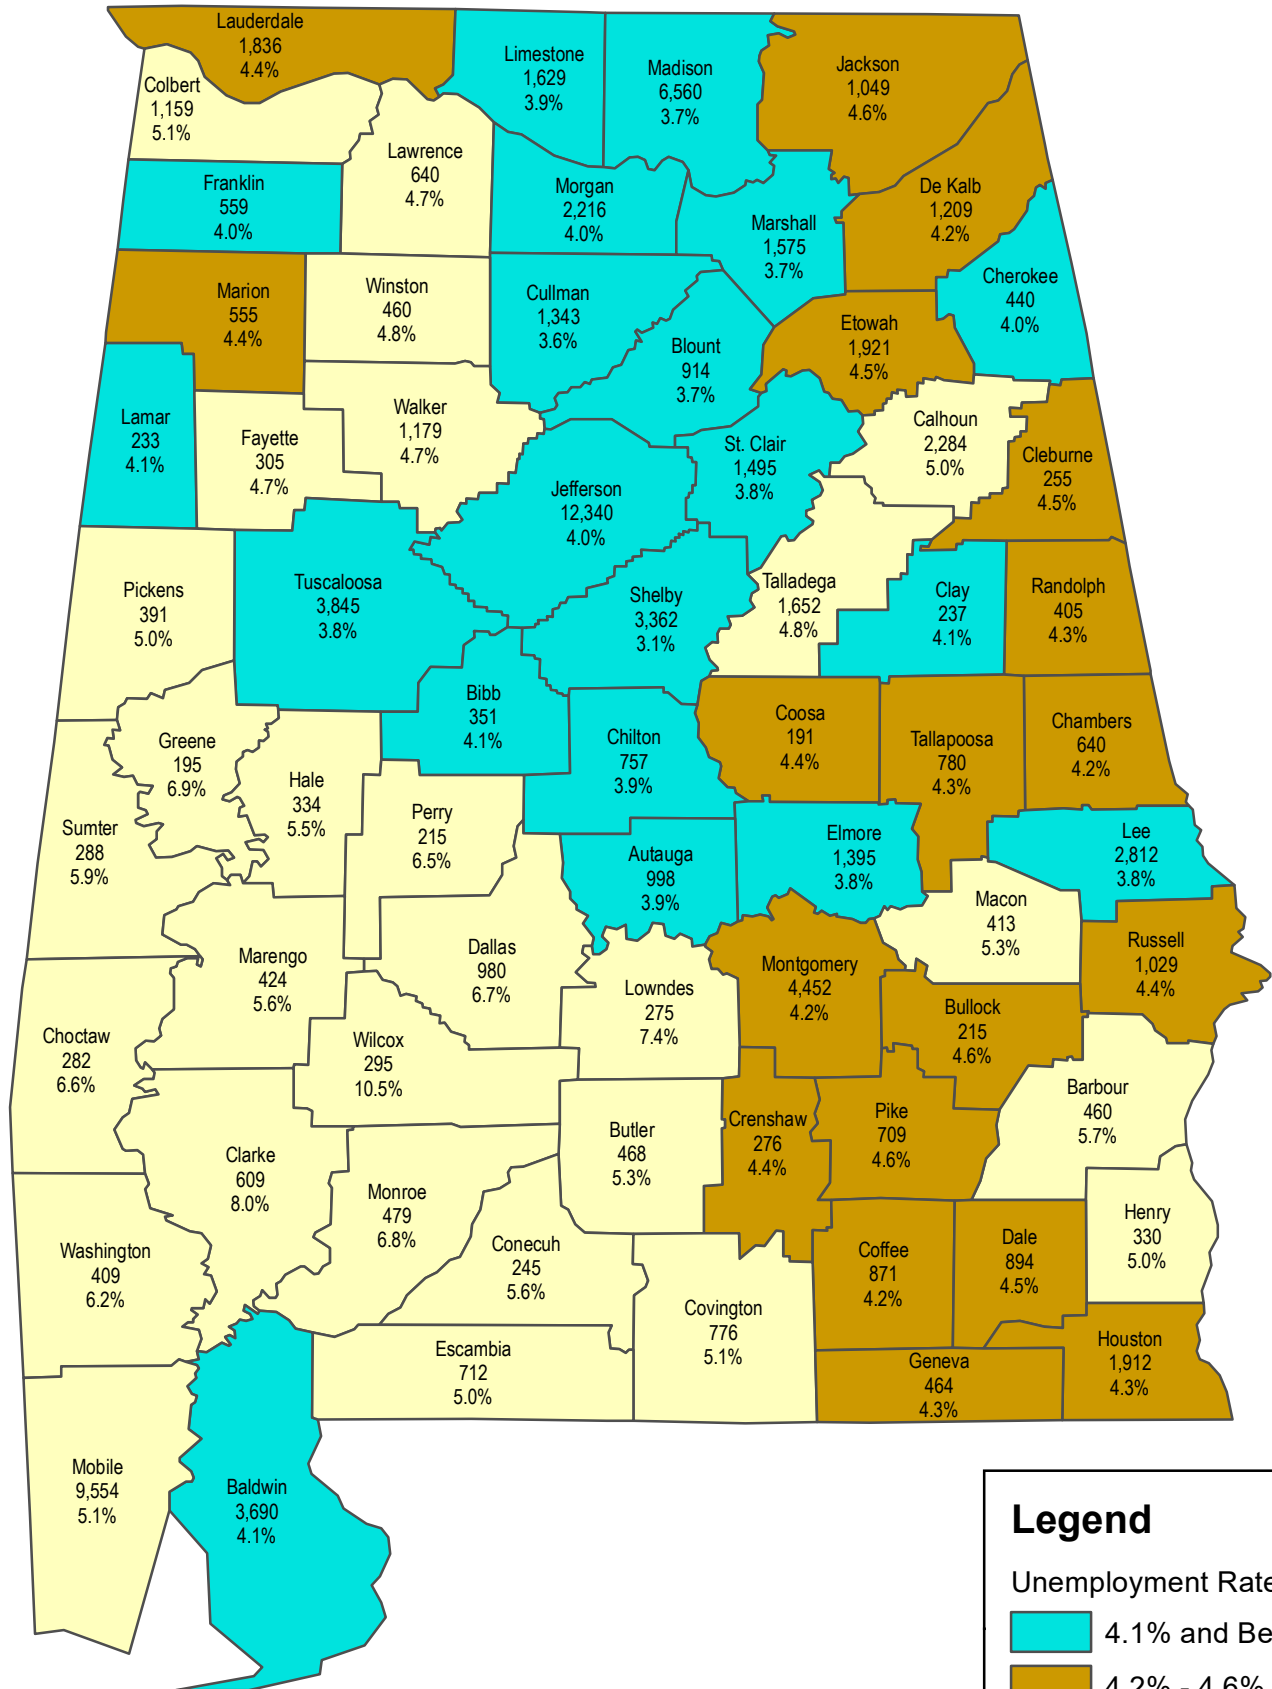

ALABAMA

NUMBER UNEMPLOYED AND UNEMPLOYMENT RATE

February 2018 Preliminary

State Rate Seasonally Adjusted: 3.7%

State Rate Not Seasonally Adjusted: 4.3%

Counties Not Seasonally Adjusted

Legend

Unemployment Rate

- 4.1% and Below
- 4.2% - 4.6%
- 4.7% and Above