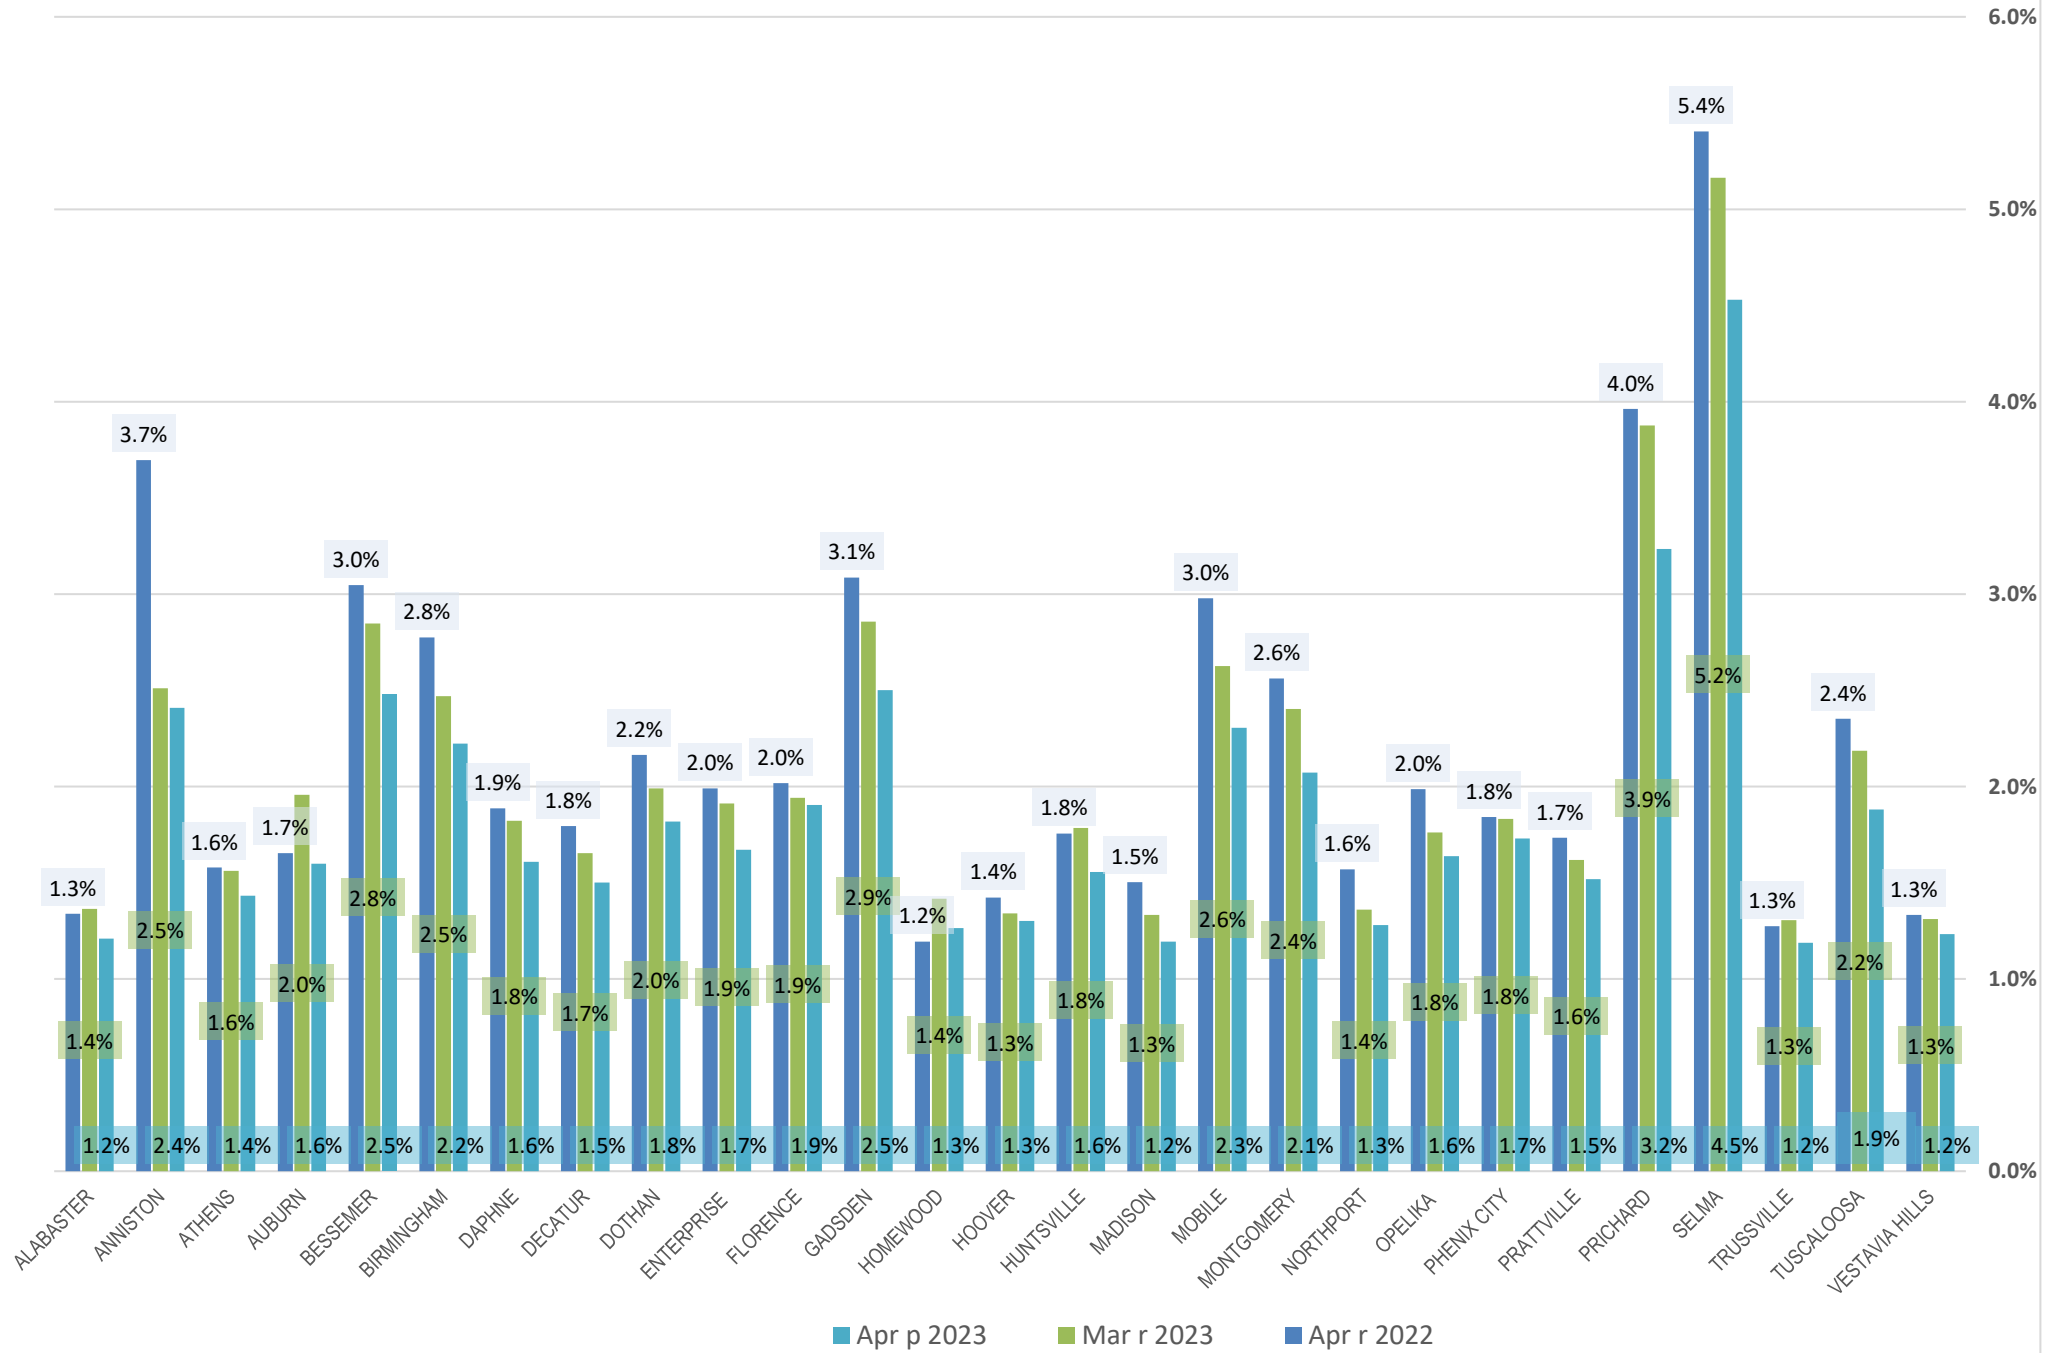

SELECTED CITY UNEMPLOYMENT RATES

Estimates prepared by the Alabama Department of Labor in Cooperation with the Bureau of Labor Statistics, based on 2022 benchmark.