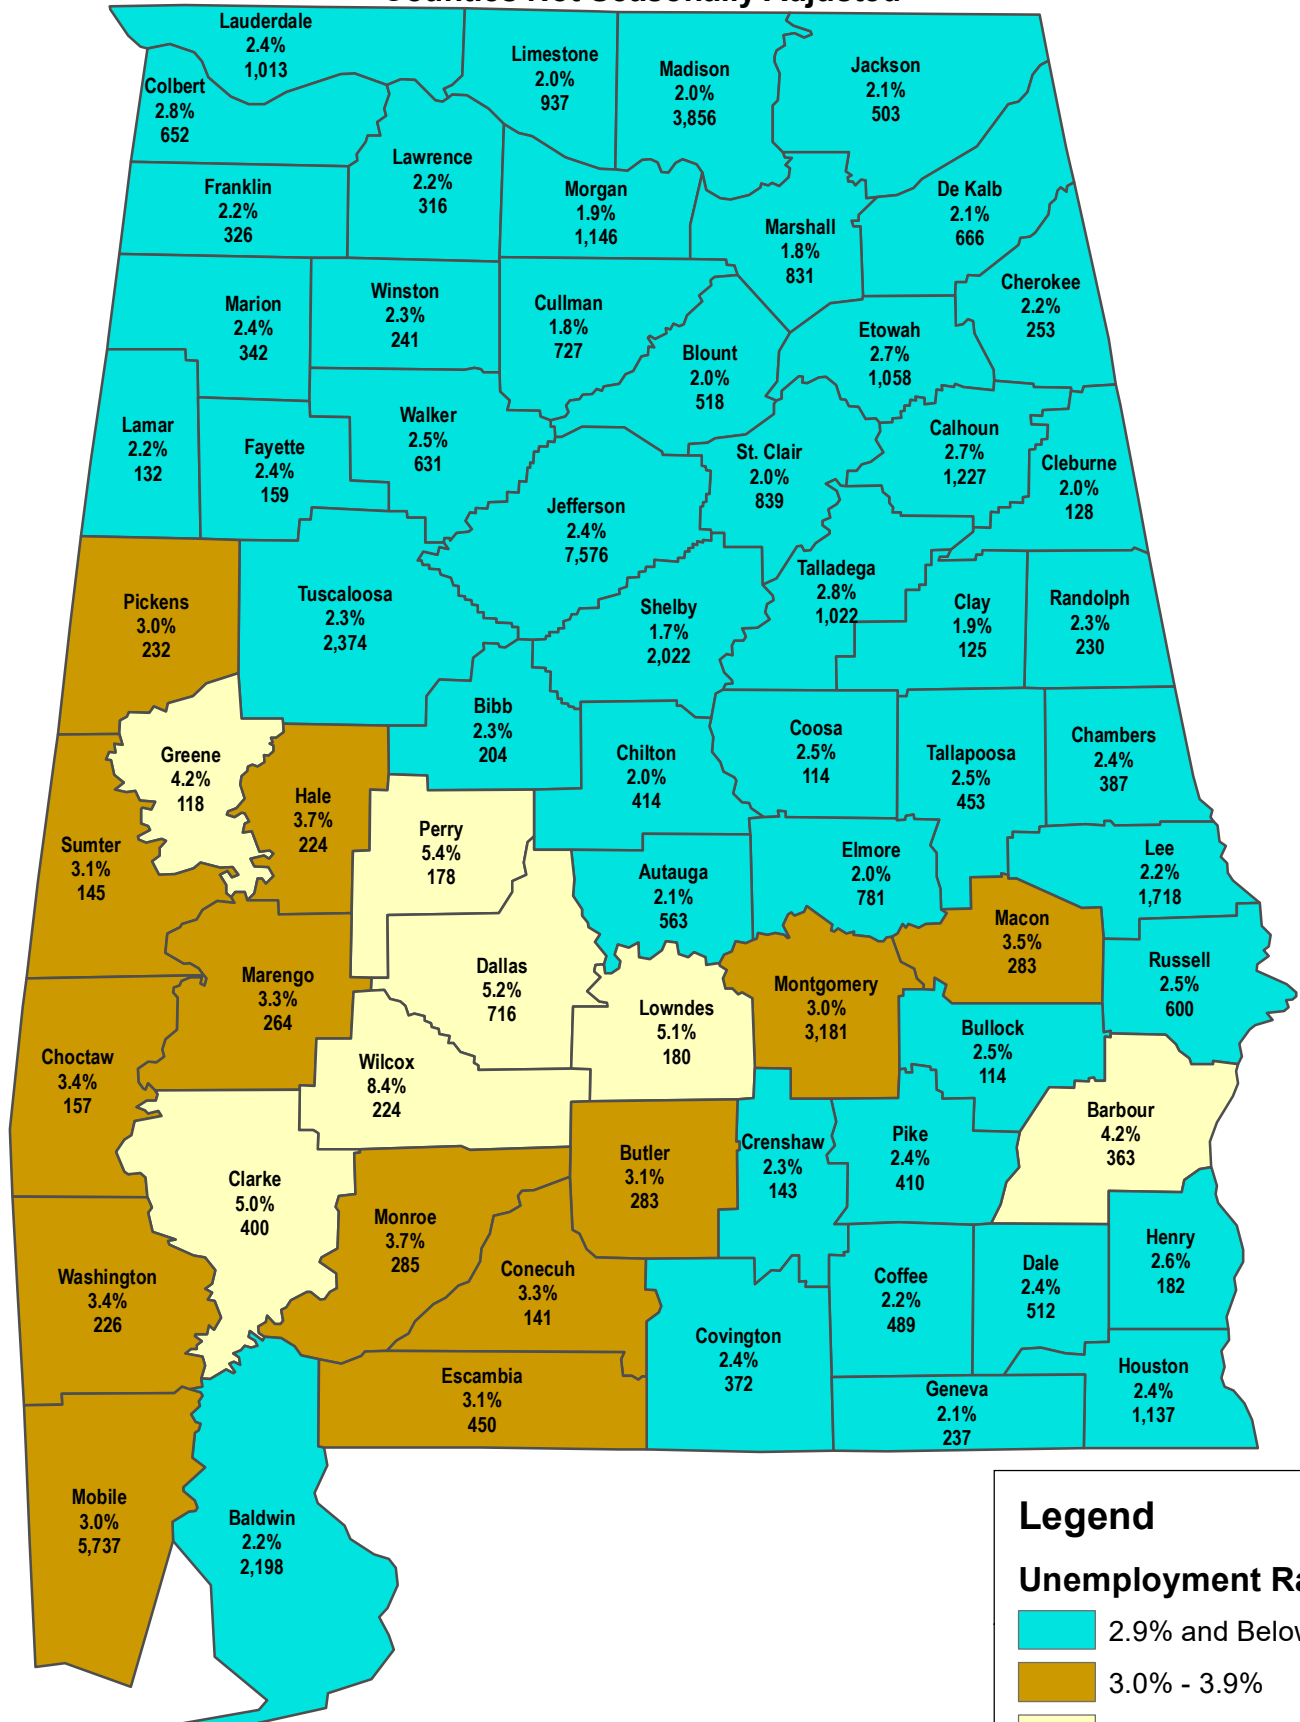

# Alabama

## Number Unemployed and Unemployment Rate

### November 2022 Preliminary

State Rate Seasonally Adjusted: 2.7%

State Rate Not Seasonally Adjusted: 2.4%

Counties Not Seasonally Adjusted

**Legend**

**Unemployment Rate**

- 2.9% and Below
- 3.0% - 3.9%
- 4.0% and Above