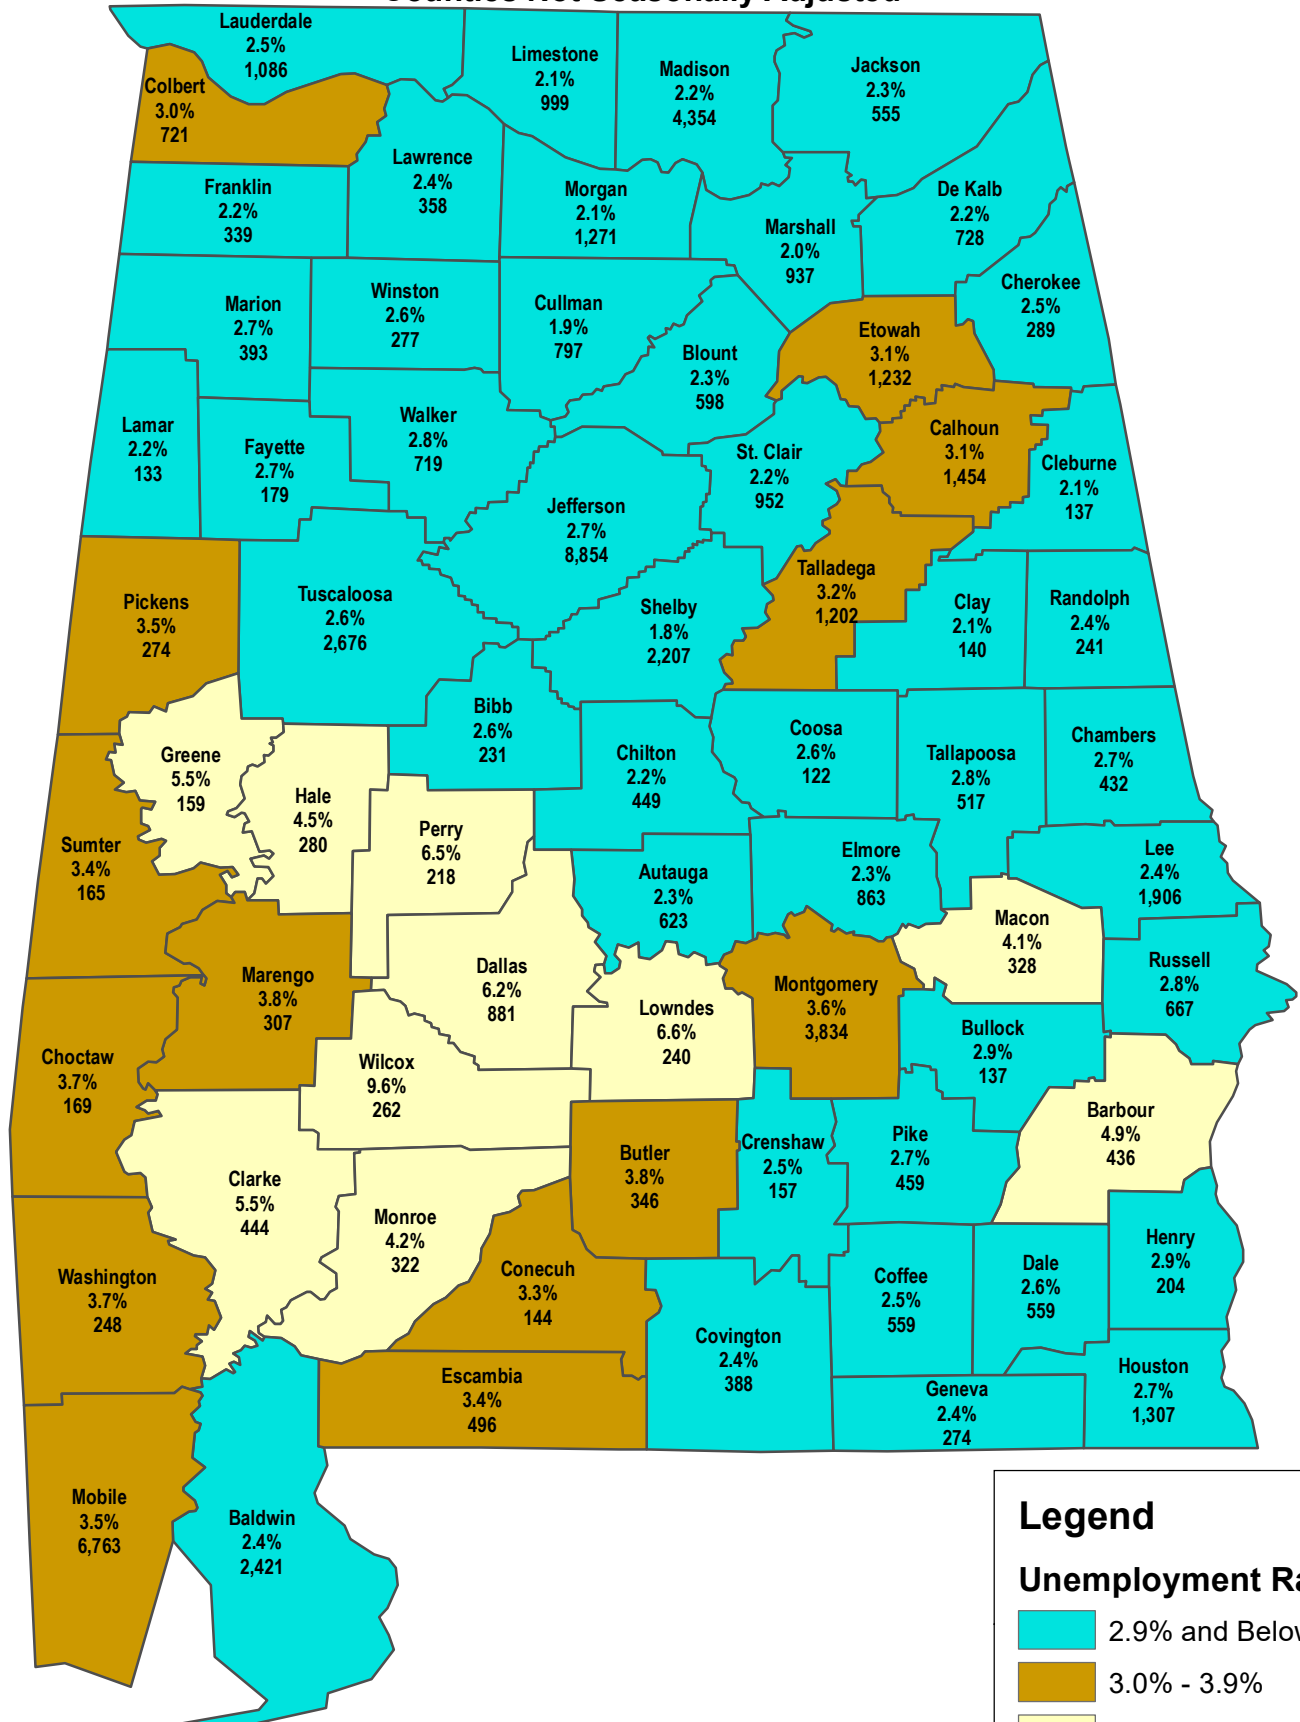

Alabama

Number Unemployed and Unemployment Rate

October 2022 Preliminary

State Rate Seasonally Adjusted: 2.7%

State Rate Not Seasonally Adjusted: 2.7%

Counties Not Seasonally Adjusted

Legend

Unemployment Rate

- 2.9% and Below
- 3.0% - 3.9%
- 4.0% and Above