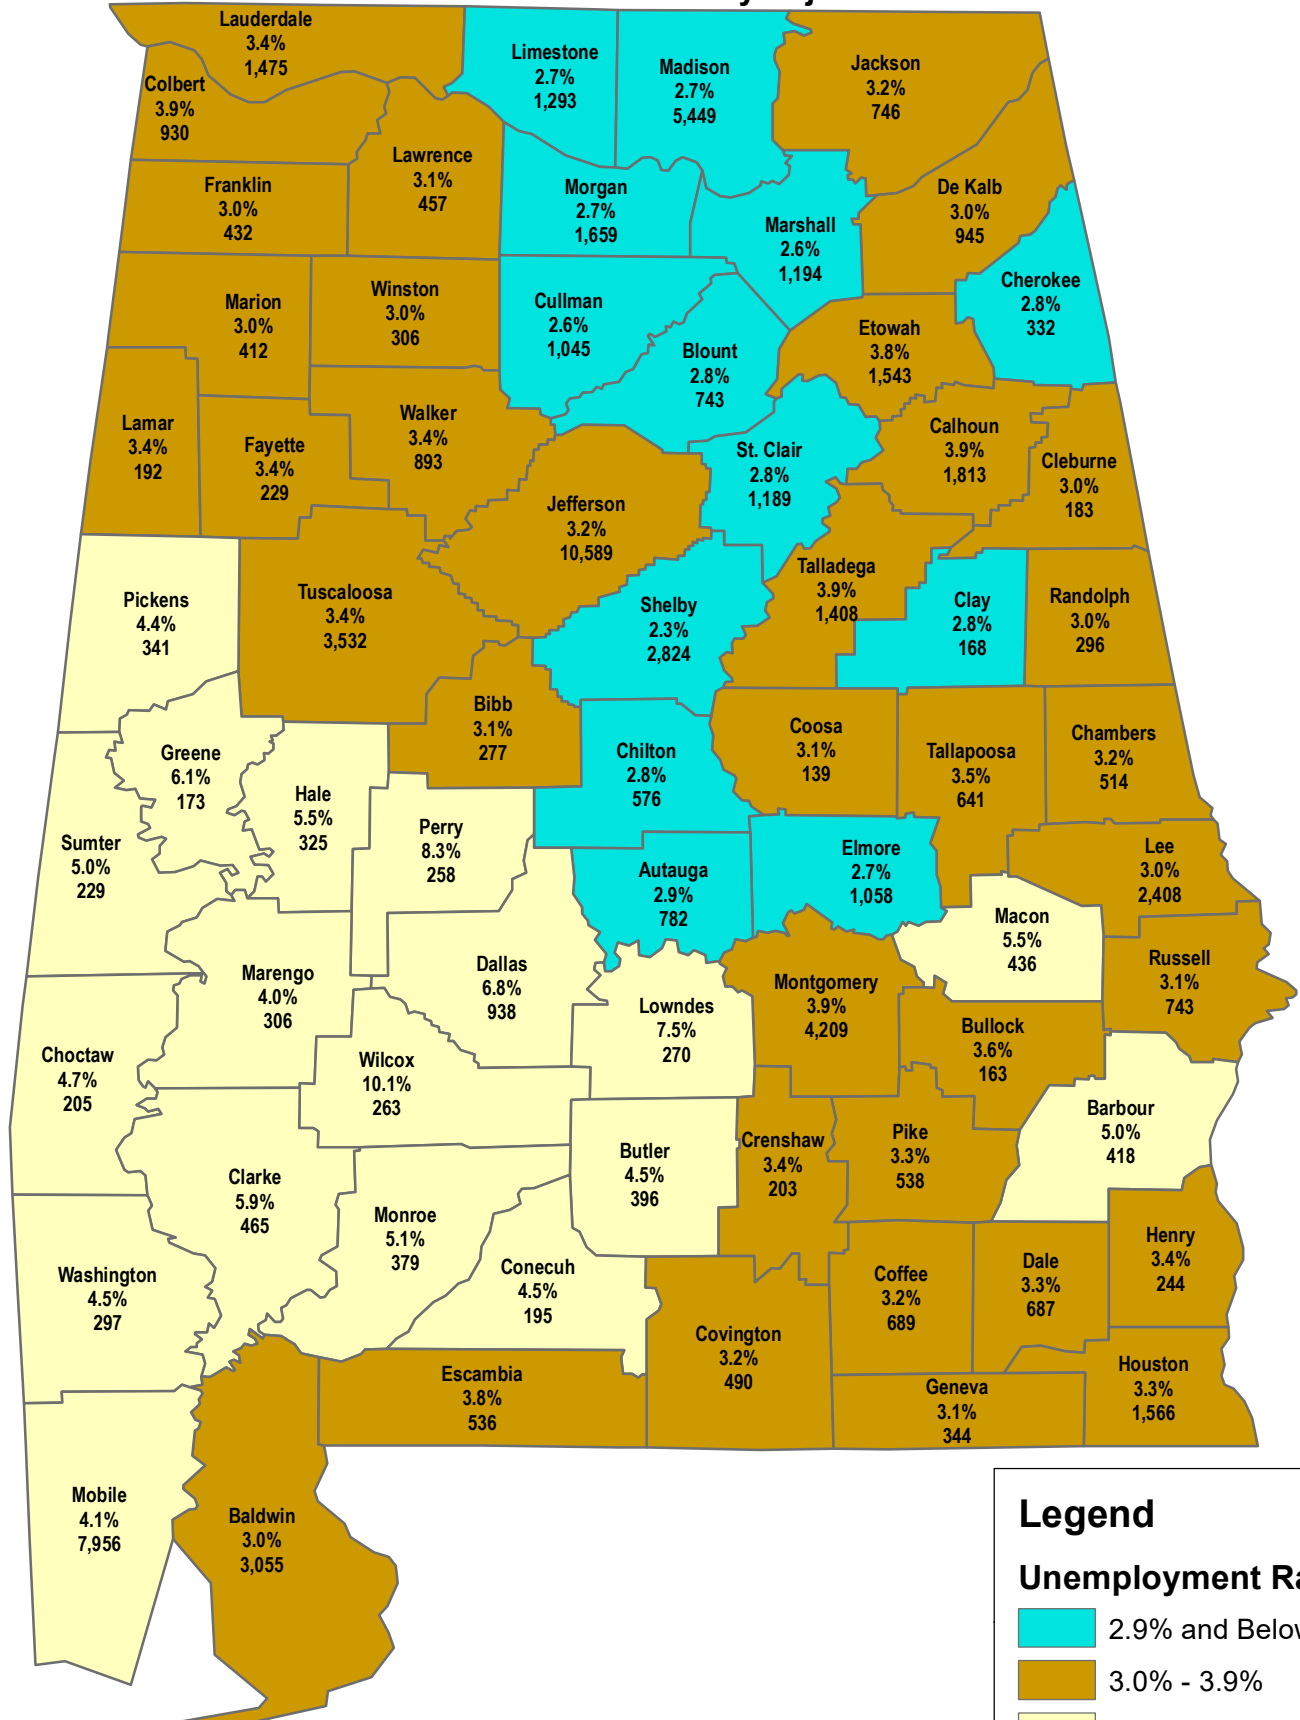

Alabama

Number Unemployed and Unemployment Rate

June 2022 Preliminary

State Rate Seasonally Adjusted: 2.6%

State Rate Not Seasonally Adjusted: 3.3%

Counties Not Seasonally Adjusted

Legend

Unemployment Rate

- 2.9% and Below
- 3.0% - 3.9%
- 4.0% and Above