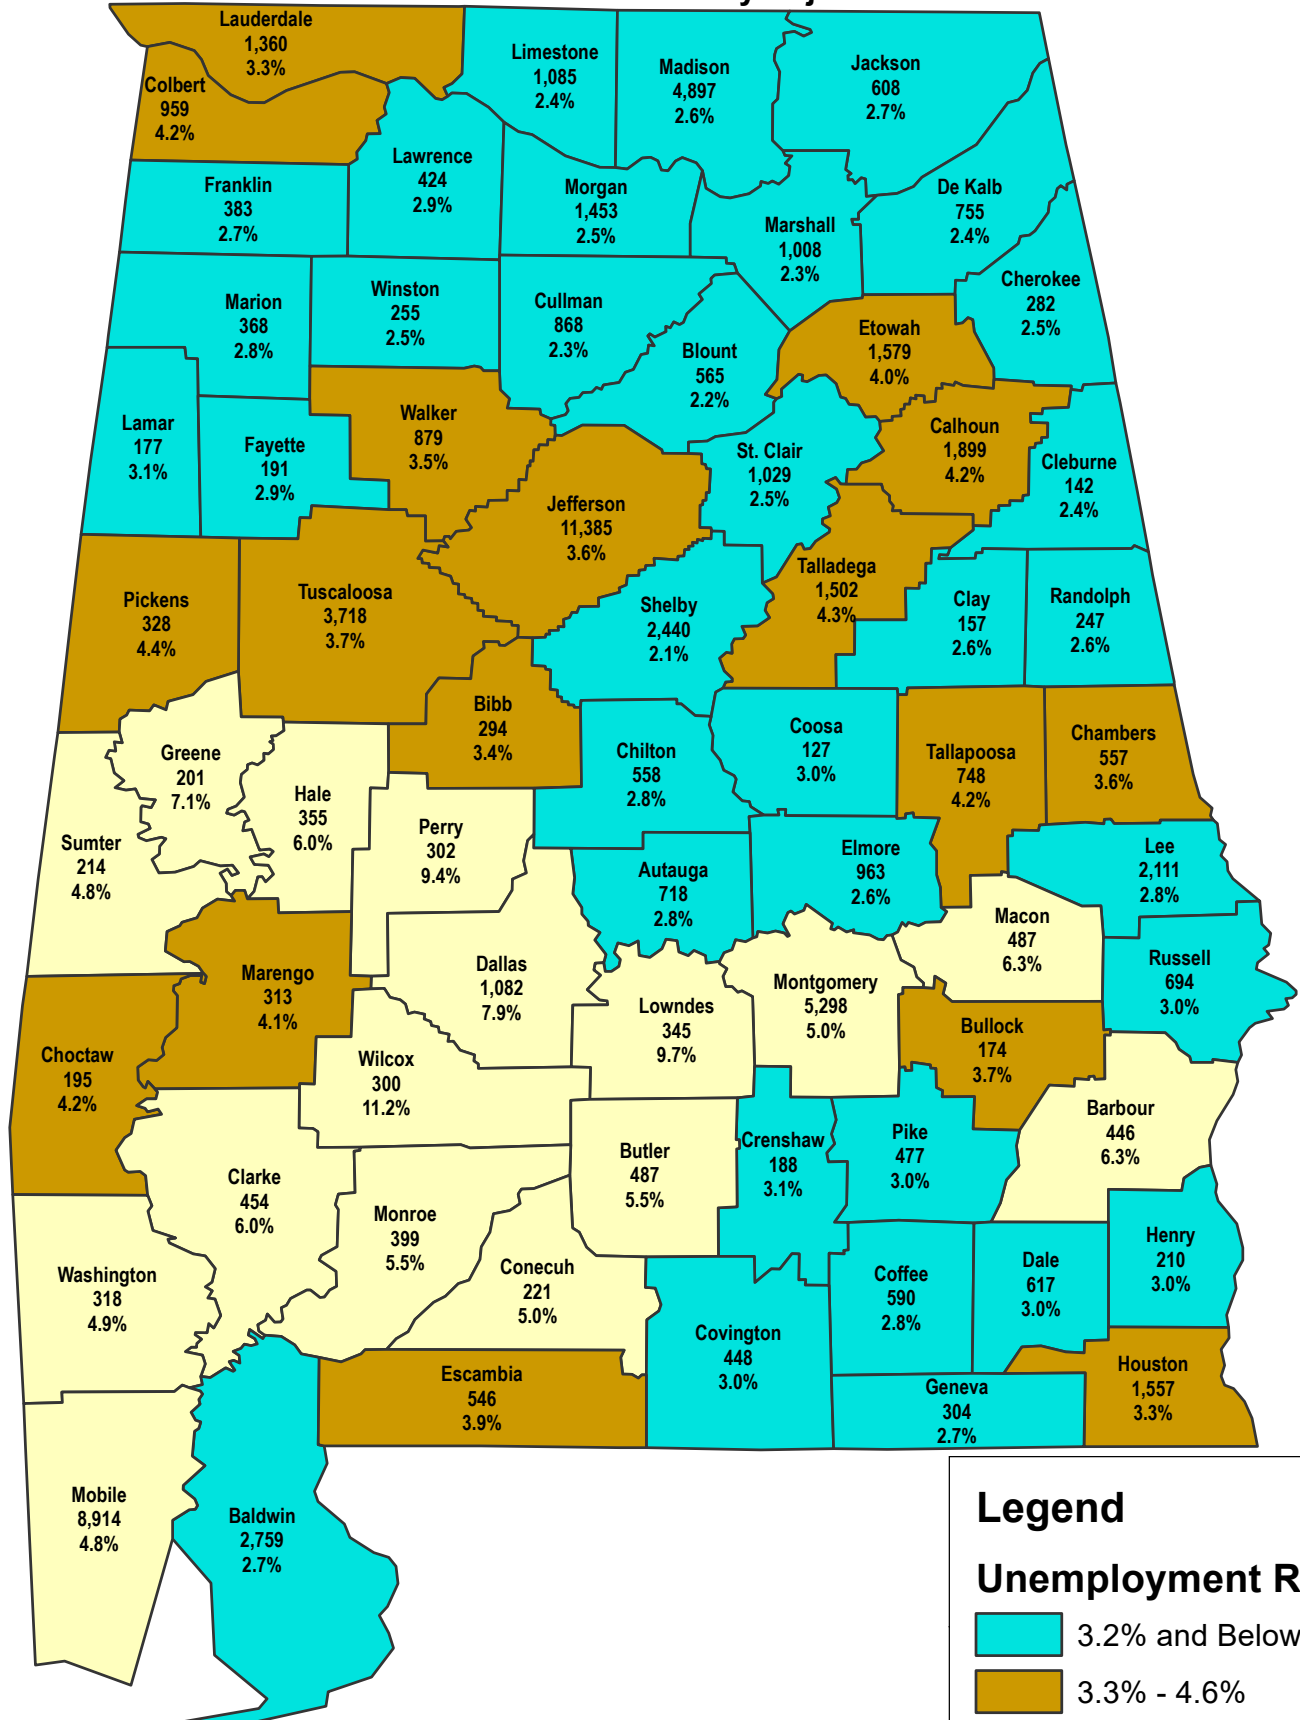

# Alabama

## Number Unemployed and Unemployment Rate

### July 2021 Preliminary

State Rate Seasonally Adjusted: 3.2%

State Rate Not Seasonally Adjusted: 3.4%

Counties Not Seasonally Adjusted

**Legend**

**Unemployment Rate**

- 3.2% and Below
- 3.3% - 4.6%
- 4.7% and Above