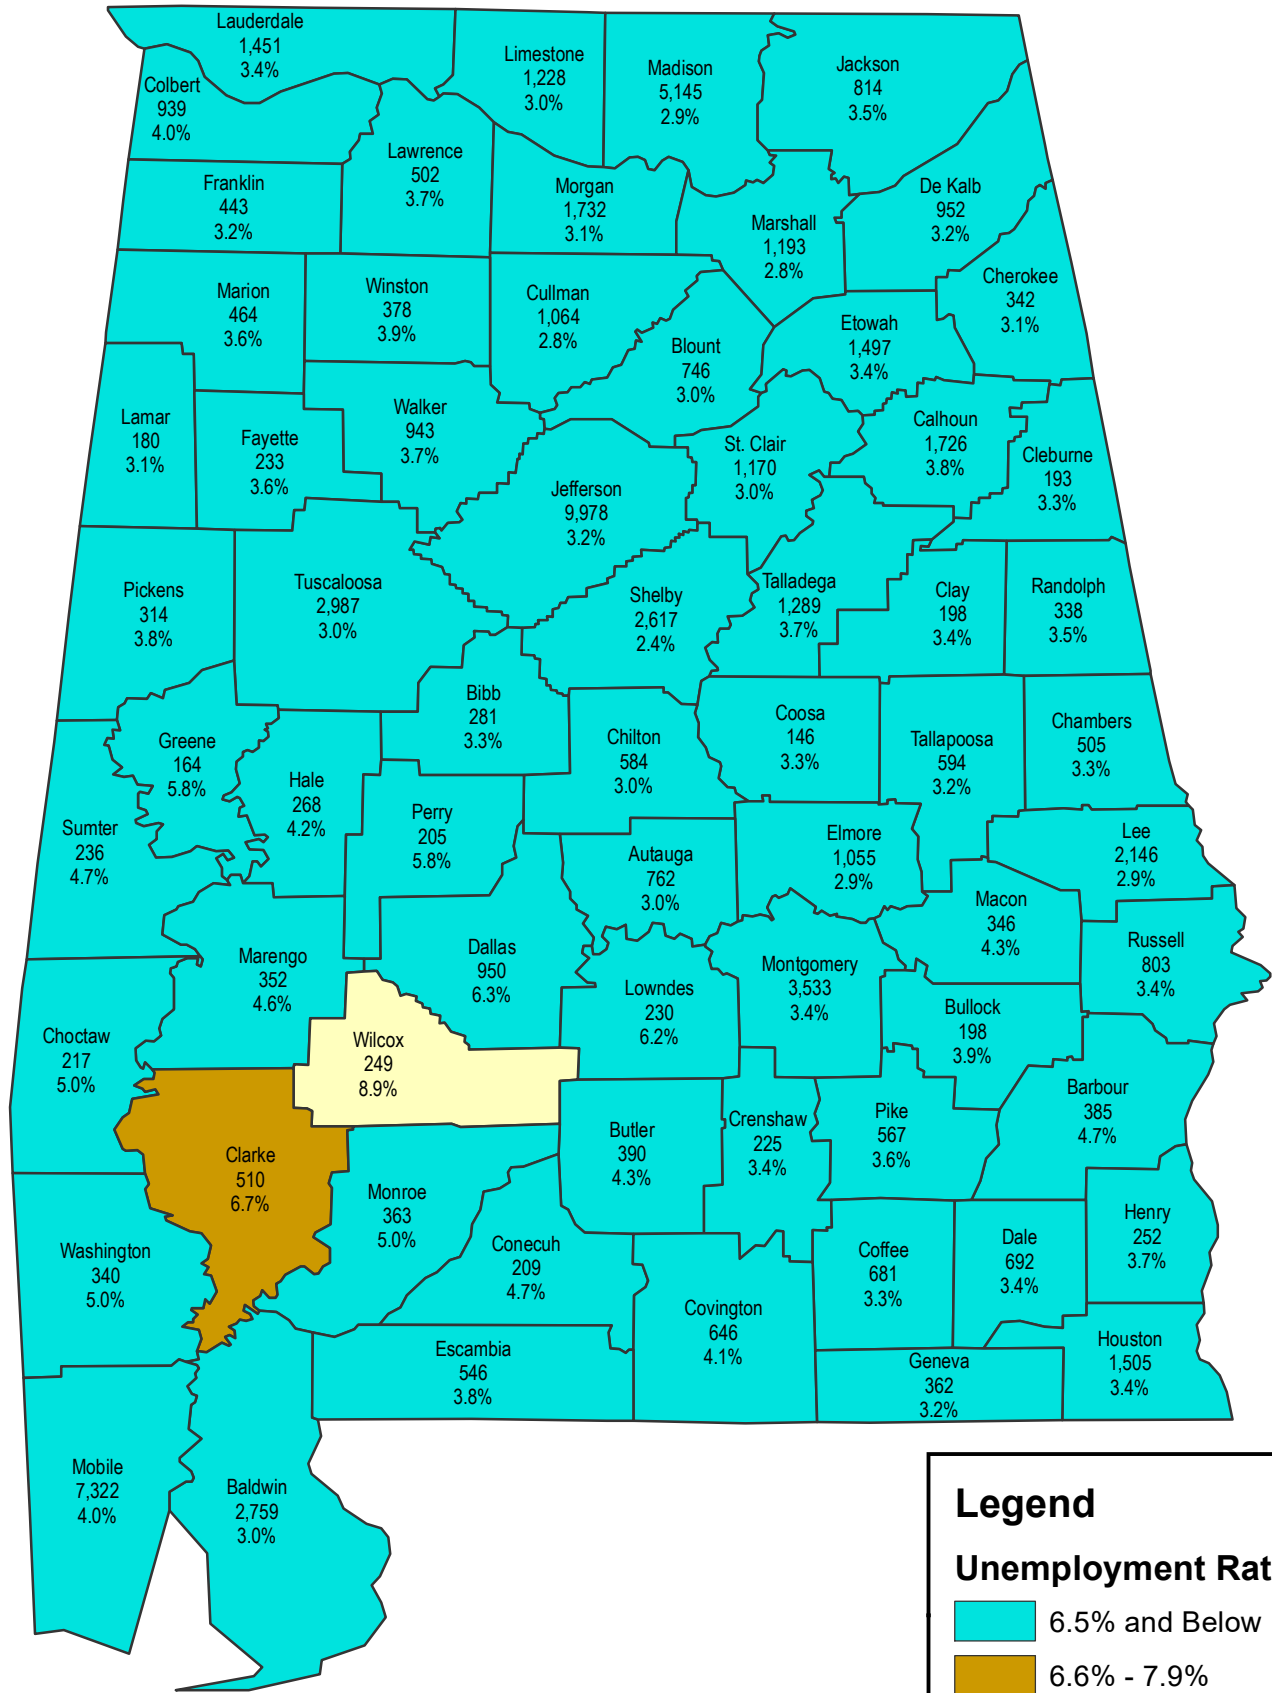

ALABAMA

NUMBER UNEMPLOYED AND UNEMPLOYMENT RATE

September 2017 Preliminary

State Rate Seasonally Adjusted: 3.8%
 State Rate Not Seasonally Adjusted: 3.3%
 Counties Not Seasonally Adjusted

Prepared by the Alabama Department of Labor,
 Labor Market Information Division